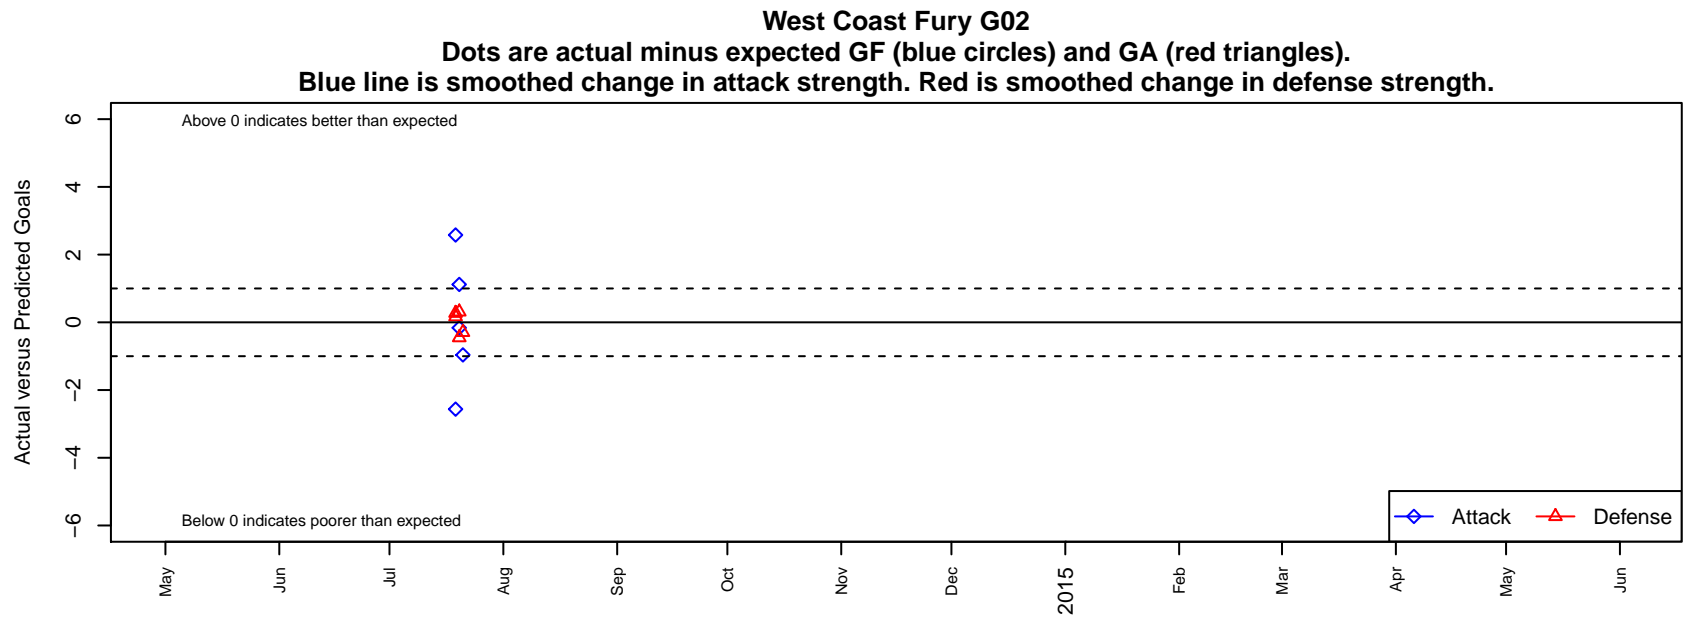

West Coast Fury G02

, CAN
G02 total strength=1483
attack=10.03 defense=11.37

alt names used:
WEST COAST FURY (CAN)

Venues played:
2014 Nike Crossfire Challenge Gold U12

| date | home | | away | | venue | pred.home | pred.away |
|-------------|-------------------------|---|--------------------------|---|--|------------------|------------------|
| 2014-07-21 | Seattle United Copa G02 | 1 | West Coast Fury G02 | 0 | 2014 Nike Crossfire Challenge Gold U12 | 0.70 | 0.96 |
| 2014-07-20 | West Coast Fury G02 | 4 | PacNW Maroon G02 | 1 | 2014 Nike Crossfire Challenge Gold U12 | 2.88 | 0.55 |
| 2014-07-20 | West Coast Fury G02 | 2 | WPFC A G02 | 0 | 2014 Nike Crossfire Challenge Gold U12 | 2.16 | 0.31 |
| 2014-07-19 | West Coast Fury G02 | 5 | NWN Red G02 | 0 | 2014 Nike Crossfire Challenge Gold U12 | 2.42 | 0.27 |
| 2014-07-19 | West Coast Fury G02 | 3 | Eastside Timbers Red G02 | 0 | 2014 Nike Crossfire Challenge Gold U12 | 5.56 | 0.17 |